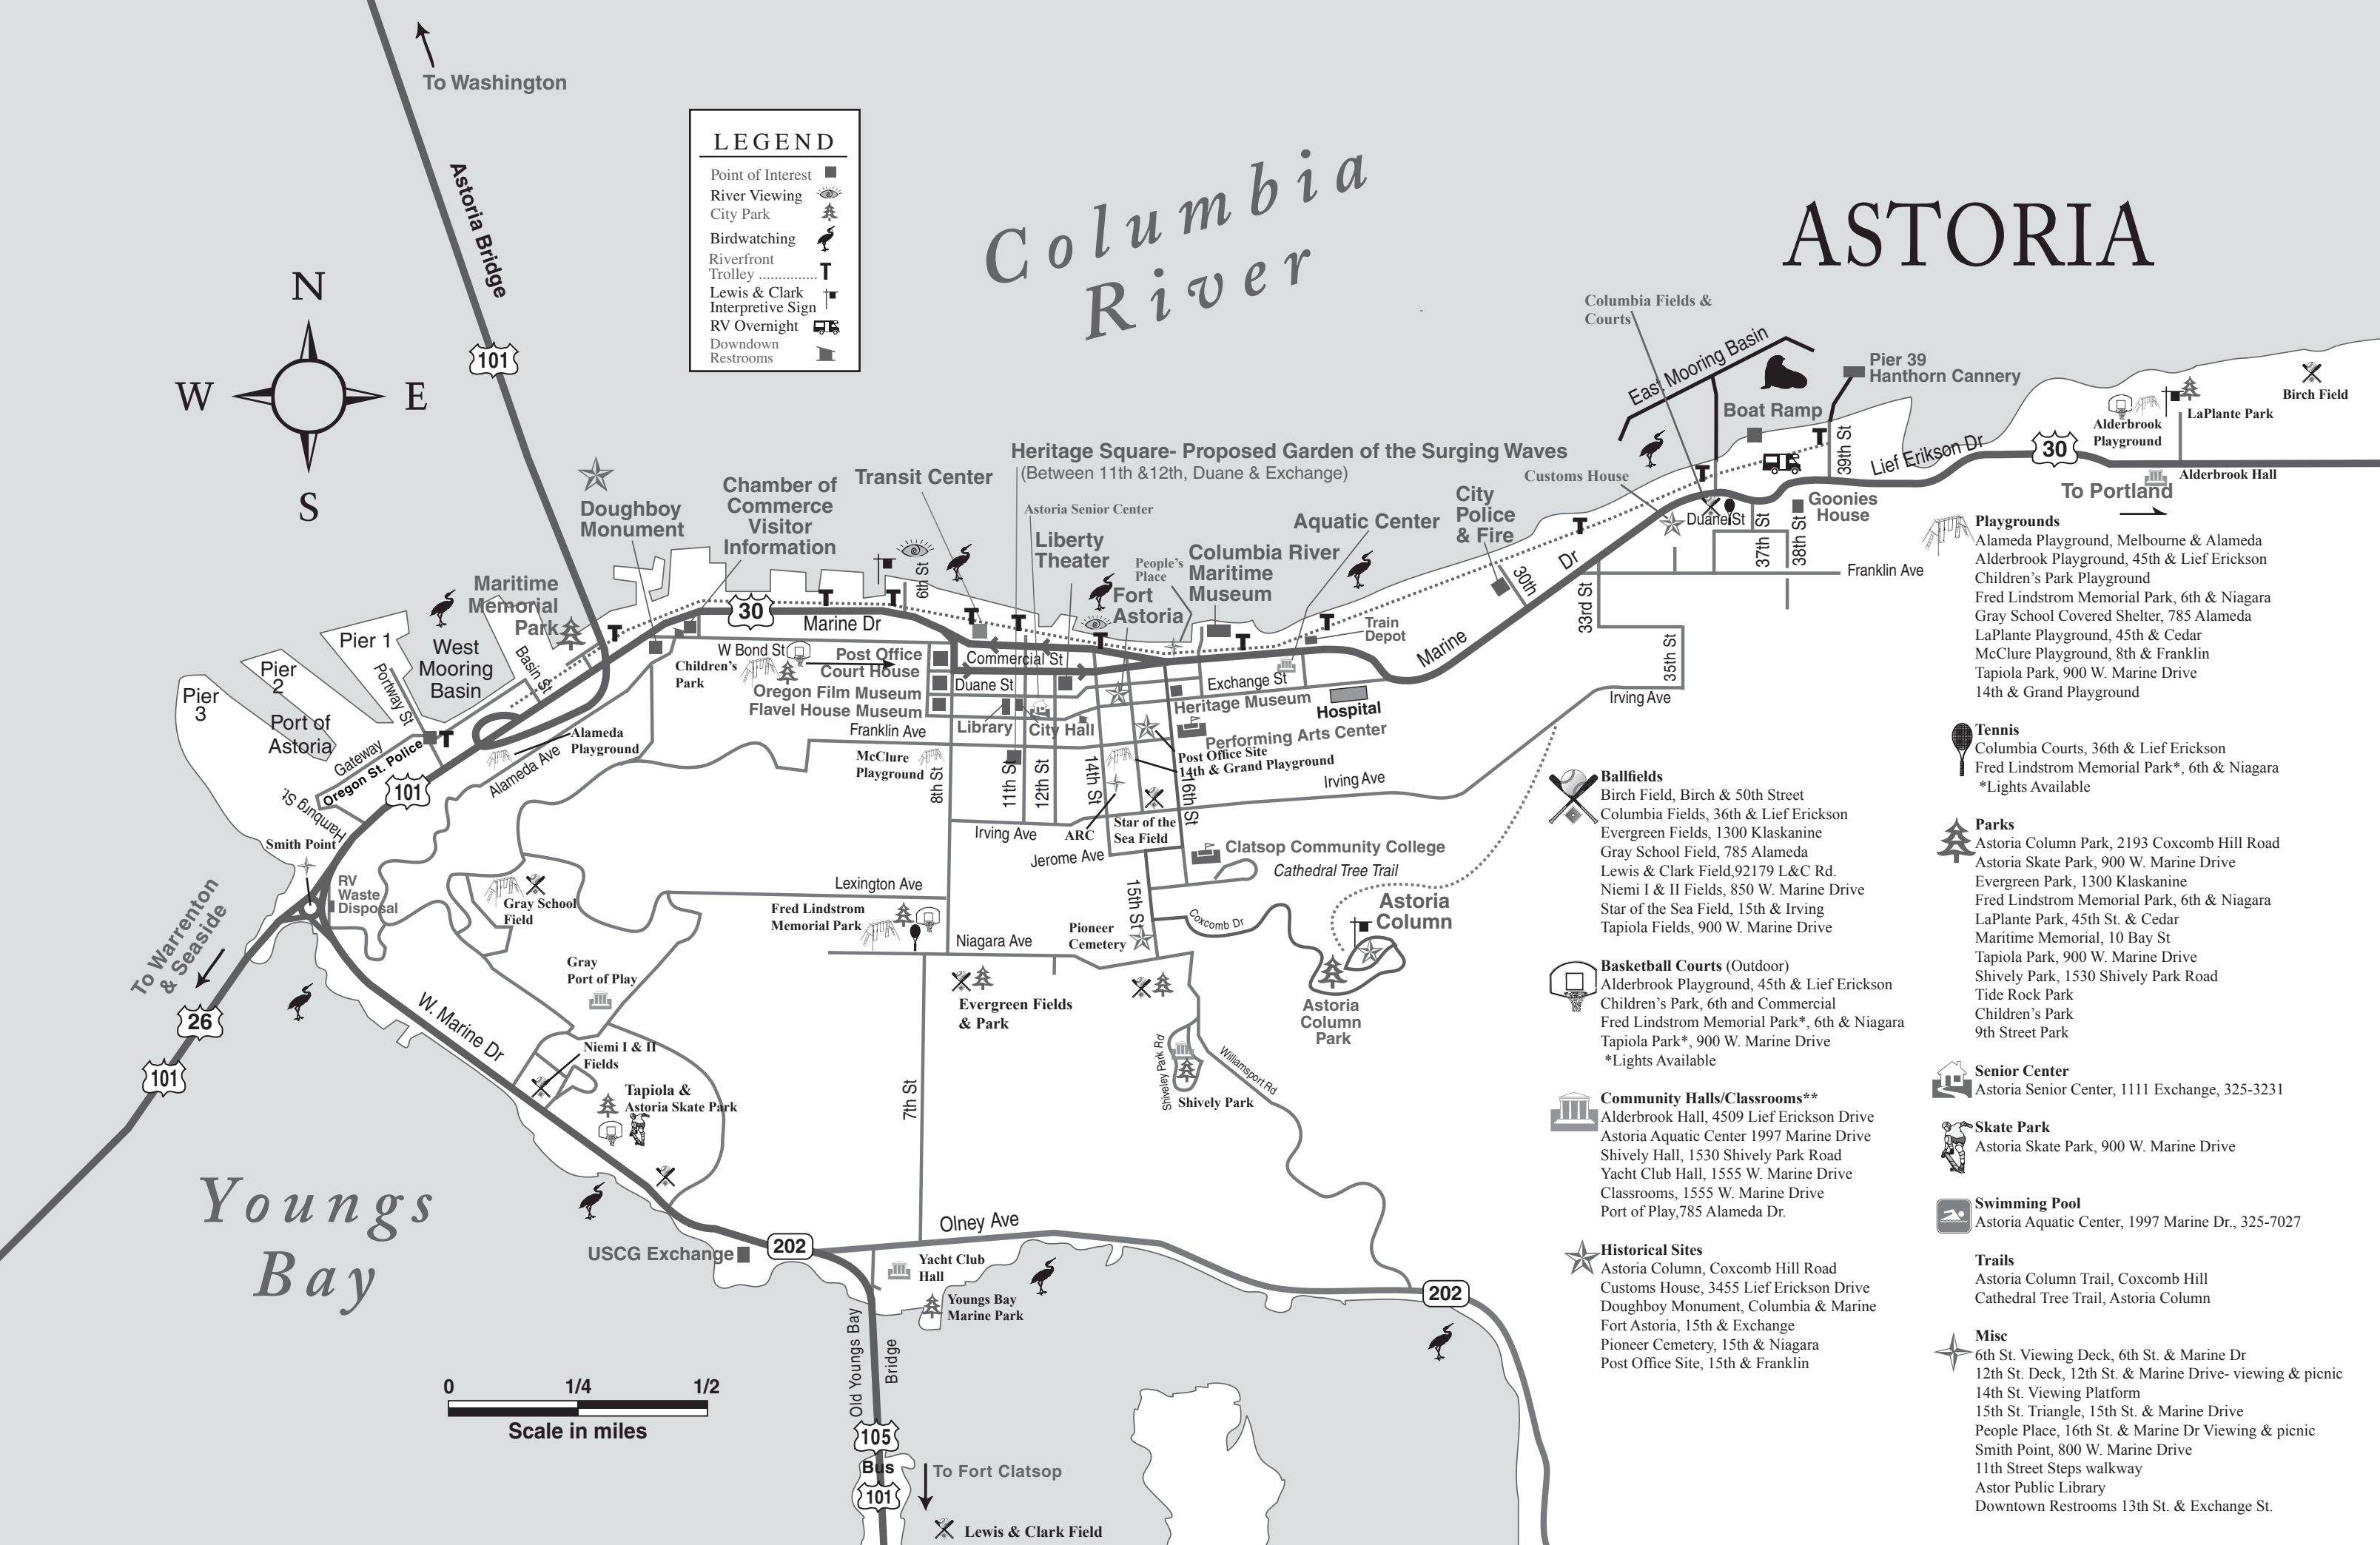

## Columbia River

**LEGEND**

- Point of Interest ■
- River Viewing 👁
- City Park 🌲
- Birdwatching 🐦
- Riverfront 🏠
- Trolley T
- Lewis & Clark Interpretive Sign 🏛
- RV Overnight 🚐
- Downdown ⚡
- Restrooms 🚻

### **Misc**

6th St. Viewing Deck, 6th St. & Marine Dr  
12th St. Deck, 12th St. & Marine Drive- viewing & picnic  
12<sup>th</sup> St. & Exchange Public Bathrooms  
14<sup>th</sup> St. Viewing Platform  
15th St. Triangle, 15th St. & Marine Drive  
Alderbrook Natural Area- AKA Stinky Beach  
Fishing Dock – yacht Club  
Oceanview Cemetery, 575 SW 18<sup>th</sup> St. War.  
Parks Office/Aquatic Center  
People Place, 16th St. & Marine Dr Viewing & picnic  
Portal Park, 33rd St. & Lief Erickson Drive  
Smith Point, 800 W. Marine Drive  
11<sup>th</sup> Street Steps walkway  
Downtown Plaza & Restrooms  
Youngs River Falls  
Astor Public Library  
City Parking Lot Exchange, 13<sup>th</sup> Duane